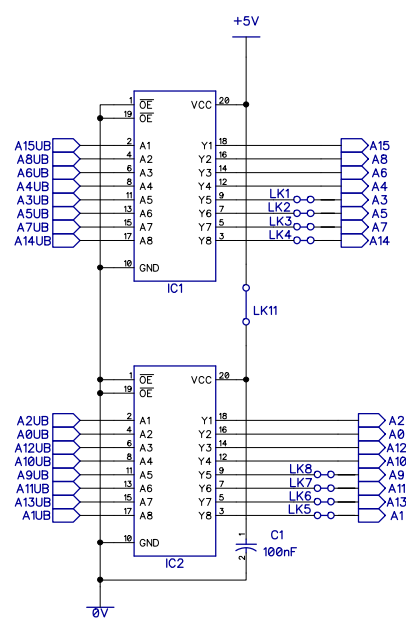

A

A

B

B

C

C

D

D

E

E

F

F

Itemref	Quantity	Title/Name, designation, material, dimension etc	Article No./Reference
Drawn by			File name
CDO			Date
			9/11/2019
			Scale
			1:1
8-Slot Buffered Backplane (Replica of an original Acorn Backplane)			Version
			V1.0
			Sheet
			1/1