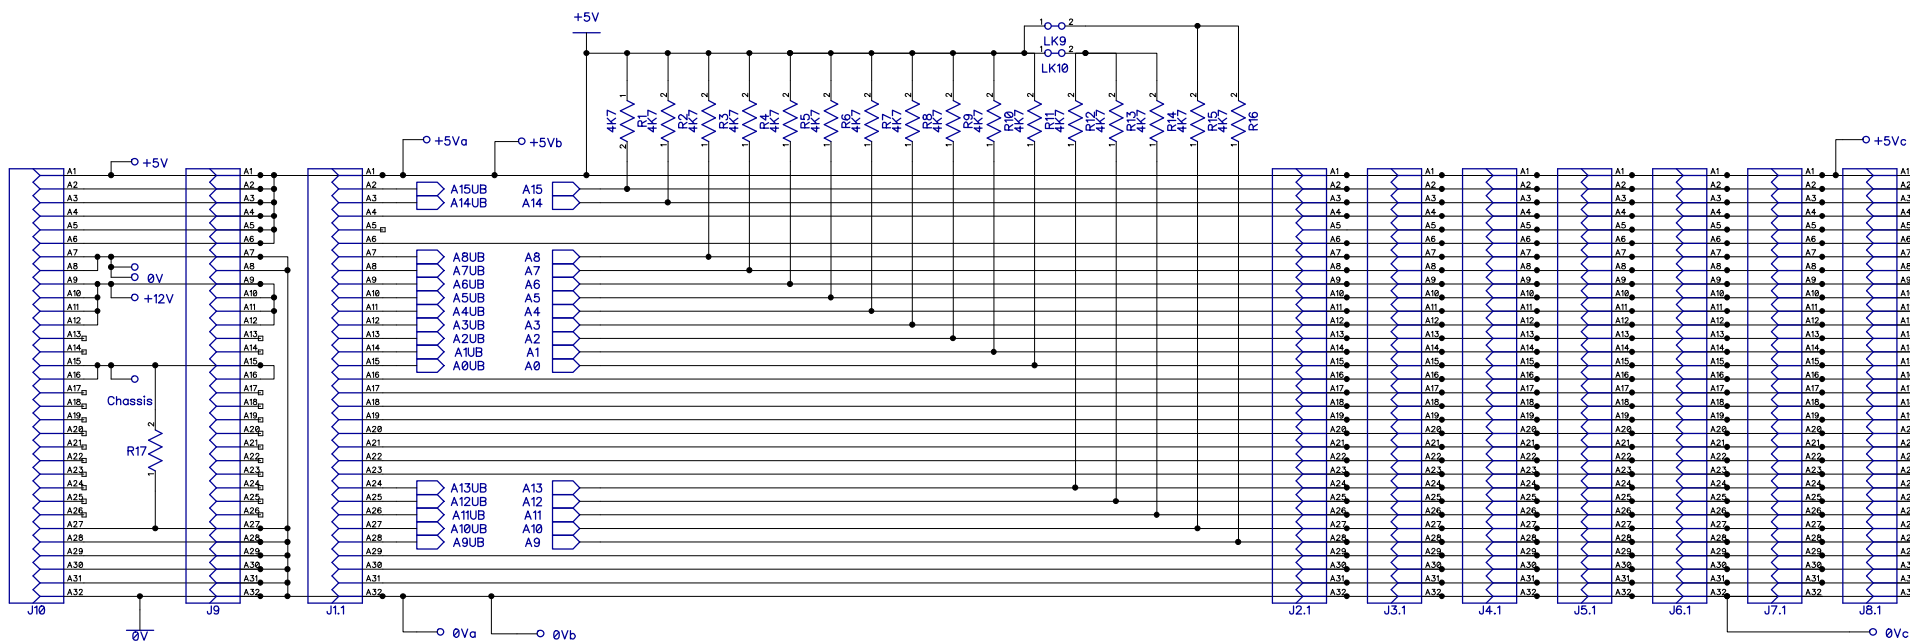

A

A

B

B

C

C

D

D

E

E

F

F

Itemref	Quantity	Title/Name, designation, material, dimension etc	Article No./Reference
Drawn by			File name
CDO			Date
			9/11/2019
			Scale
			1:1
8-Slot Buffered Backplane (Replica of an original Acorn Backplane)			Version
			V1.0
			Sheet
			1/1